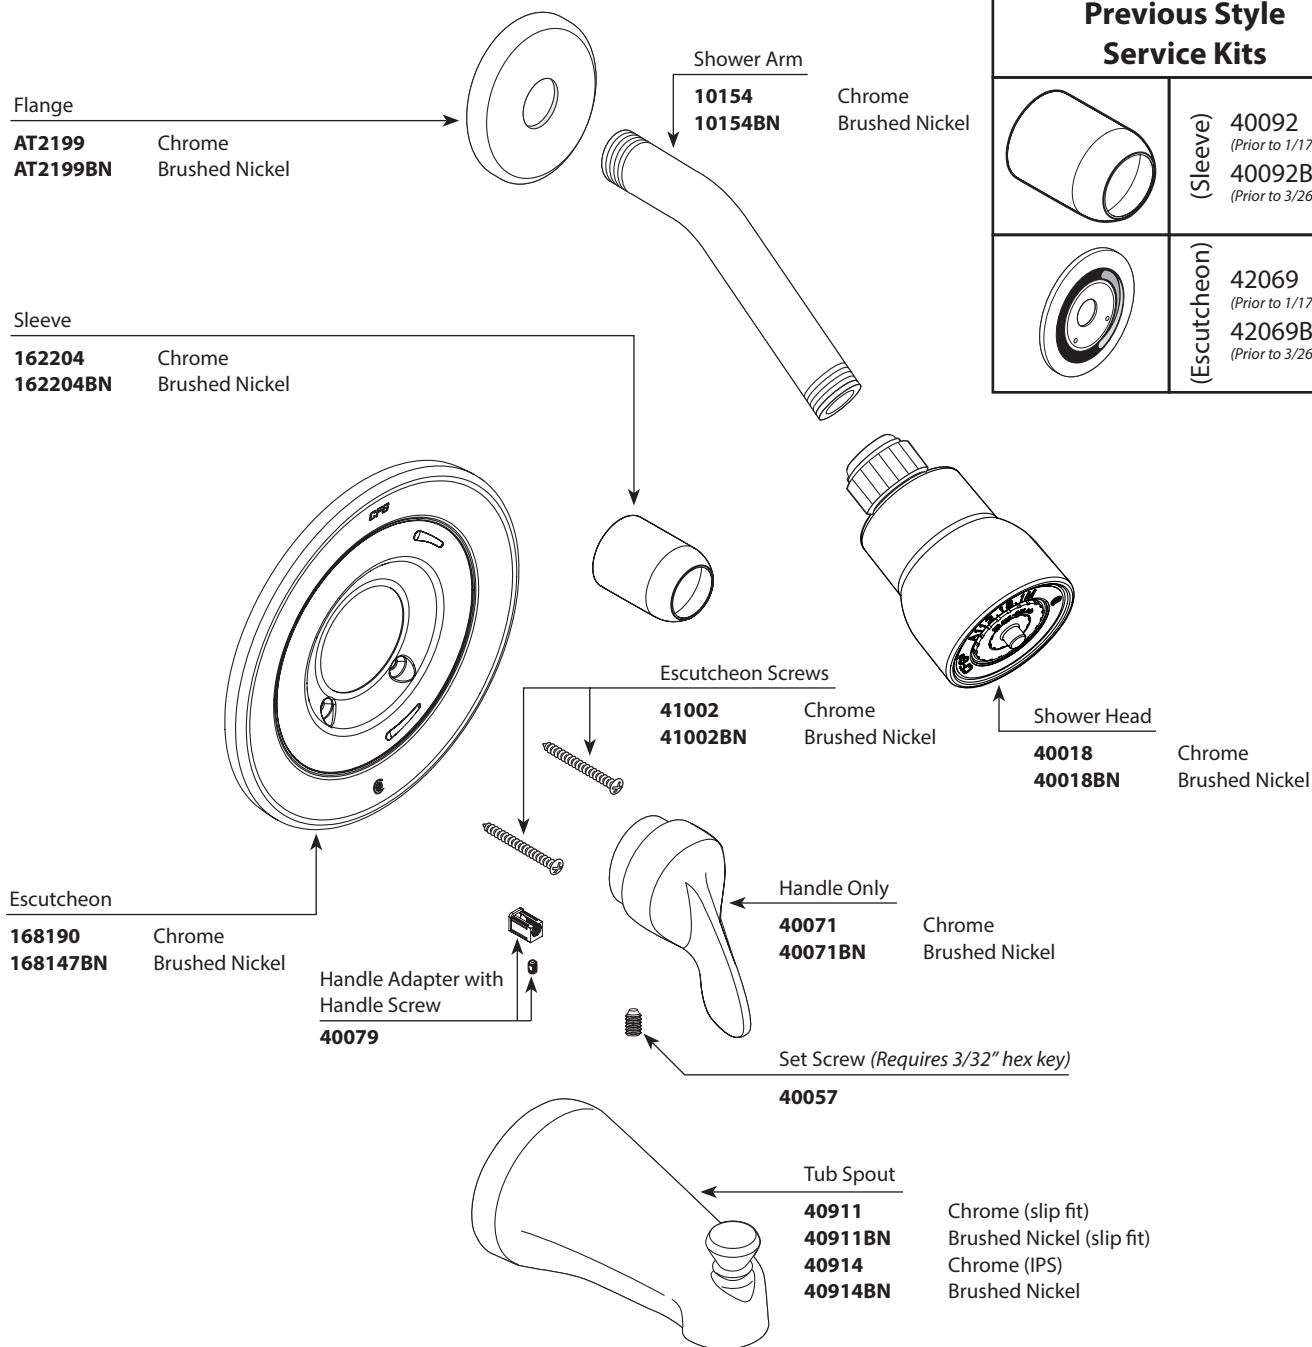

CFG

■ Order by Part Number

*There is more than one version of this model.
Page down to identify the version you have.*

CORNERSTONE®					
Single-Handle Tub/Shower Cycling Trim					
Valve Trim		Shower Trim Only		Tub/Shower Trim	
Model	Finish	Model	Finish	Model	Finish
40316C	Chrome	40315C	Chrome	40311C	Chrome
40316CBN	Brushed Nickel	40315CBN	Brushed Nickel	40311CBN	Brushed Nickel
				40314C	Chrome
				40314NHC	Chrome
				40314NHCBN	Brushed Nickel

*NH Models do not include showerhead.

Previous Style Service Kits	
	(Sleeve) 40092 <i>(Prior to 1/17/13)</i> 40092BN <i>(Prior to 3/26/13)</i>
	(Escutcheon) 42069 <i>(Prior to 1/17/13)</i> 42069BN <i>(Prior to 3/26/13)</i>