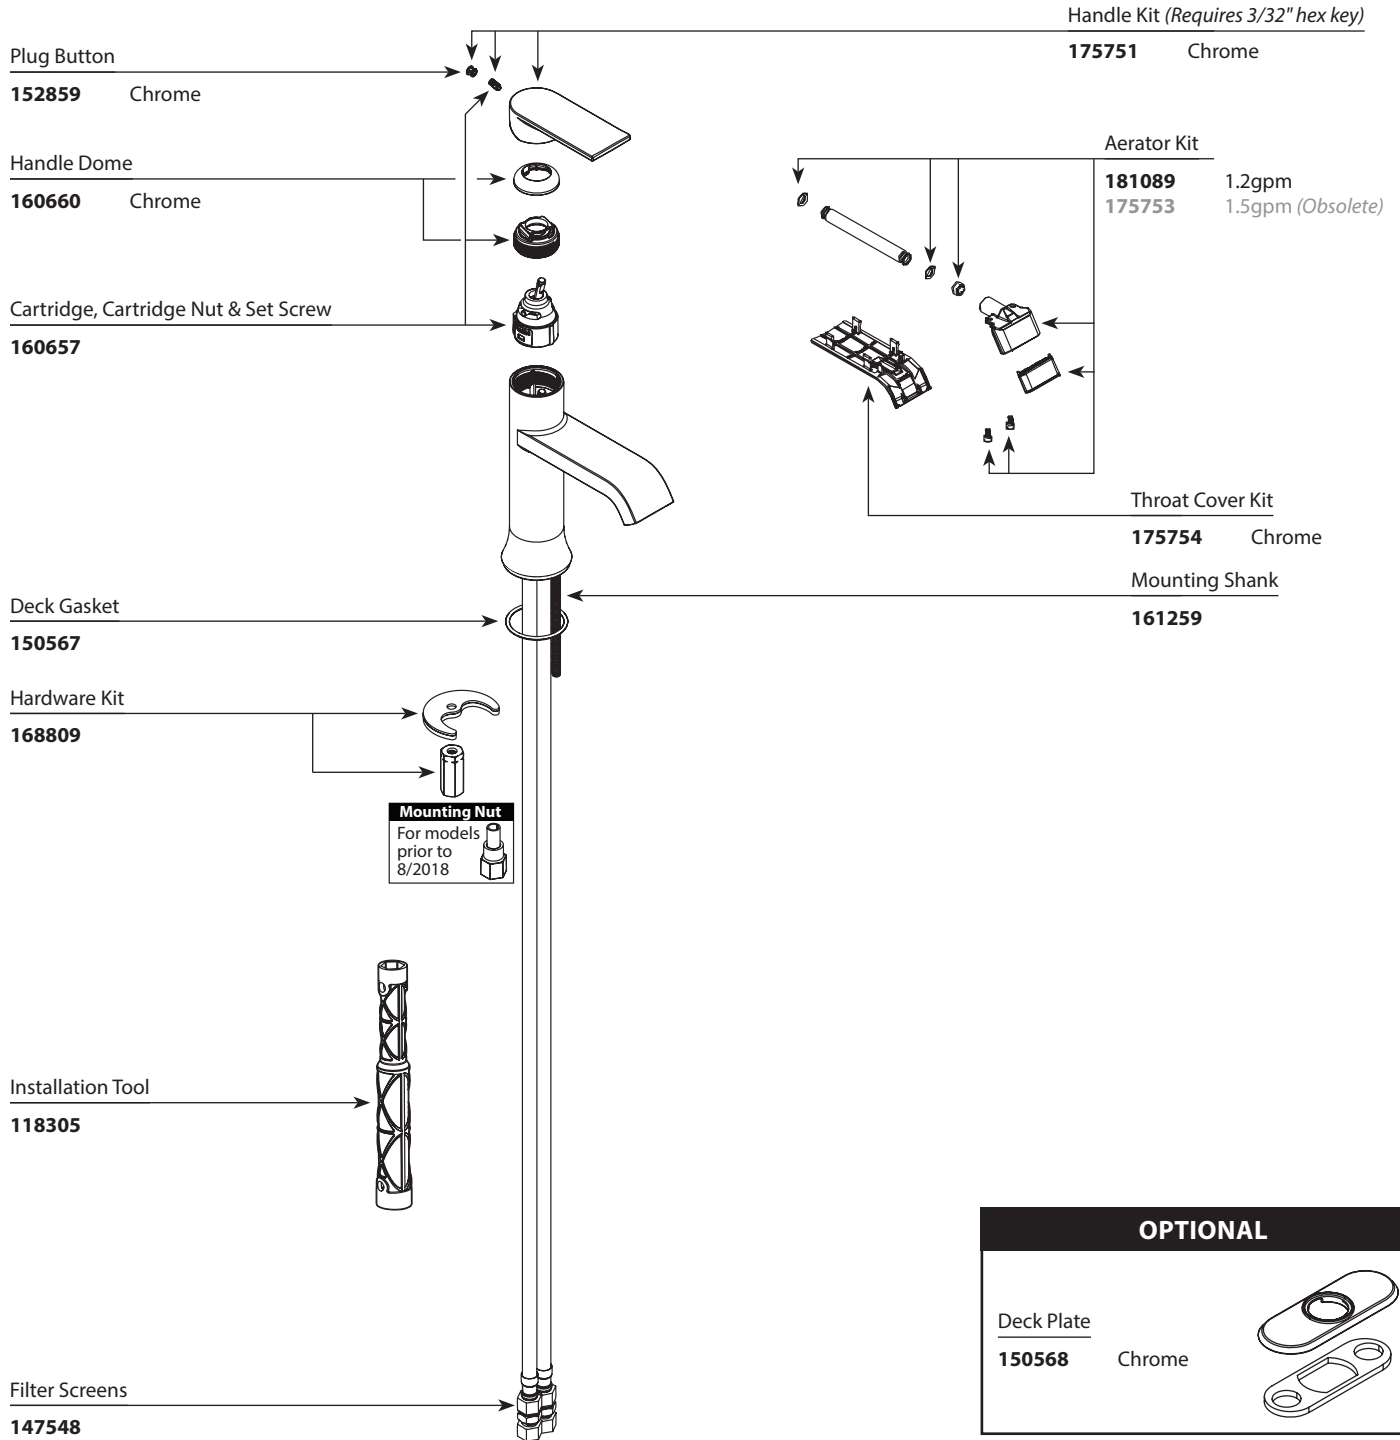

MOEN®

■ Order by Part Number

*There is more than one version of this model.
Page down to identify the version you have.*

Illustrated Parts

RIHN™ One-Handle Lavatory Faucet		
MODEL	FINISH	NOTES
6760	Chrome	Non-Metallic Waste
6760BL	Matte Black	Non-Metallic Waste

OPTIONAL	
Deck Plate	
150568	Chrome

■ Order by Part Number

Illustrated Parts

RIHN™ One-Handle Lavatory Faucet		
MODEL	FINISH	NOTES
6760	Chrome	Non-Metallic Waste

OPTIONAL	
Deck Plate 150568 Chrome	