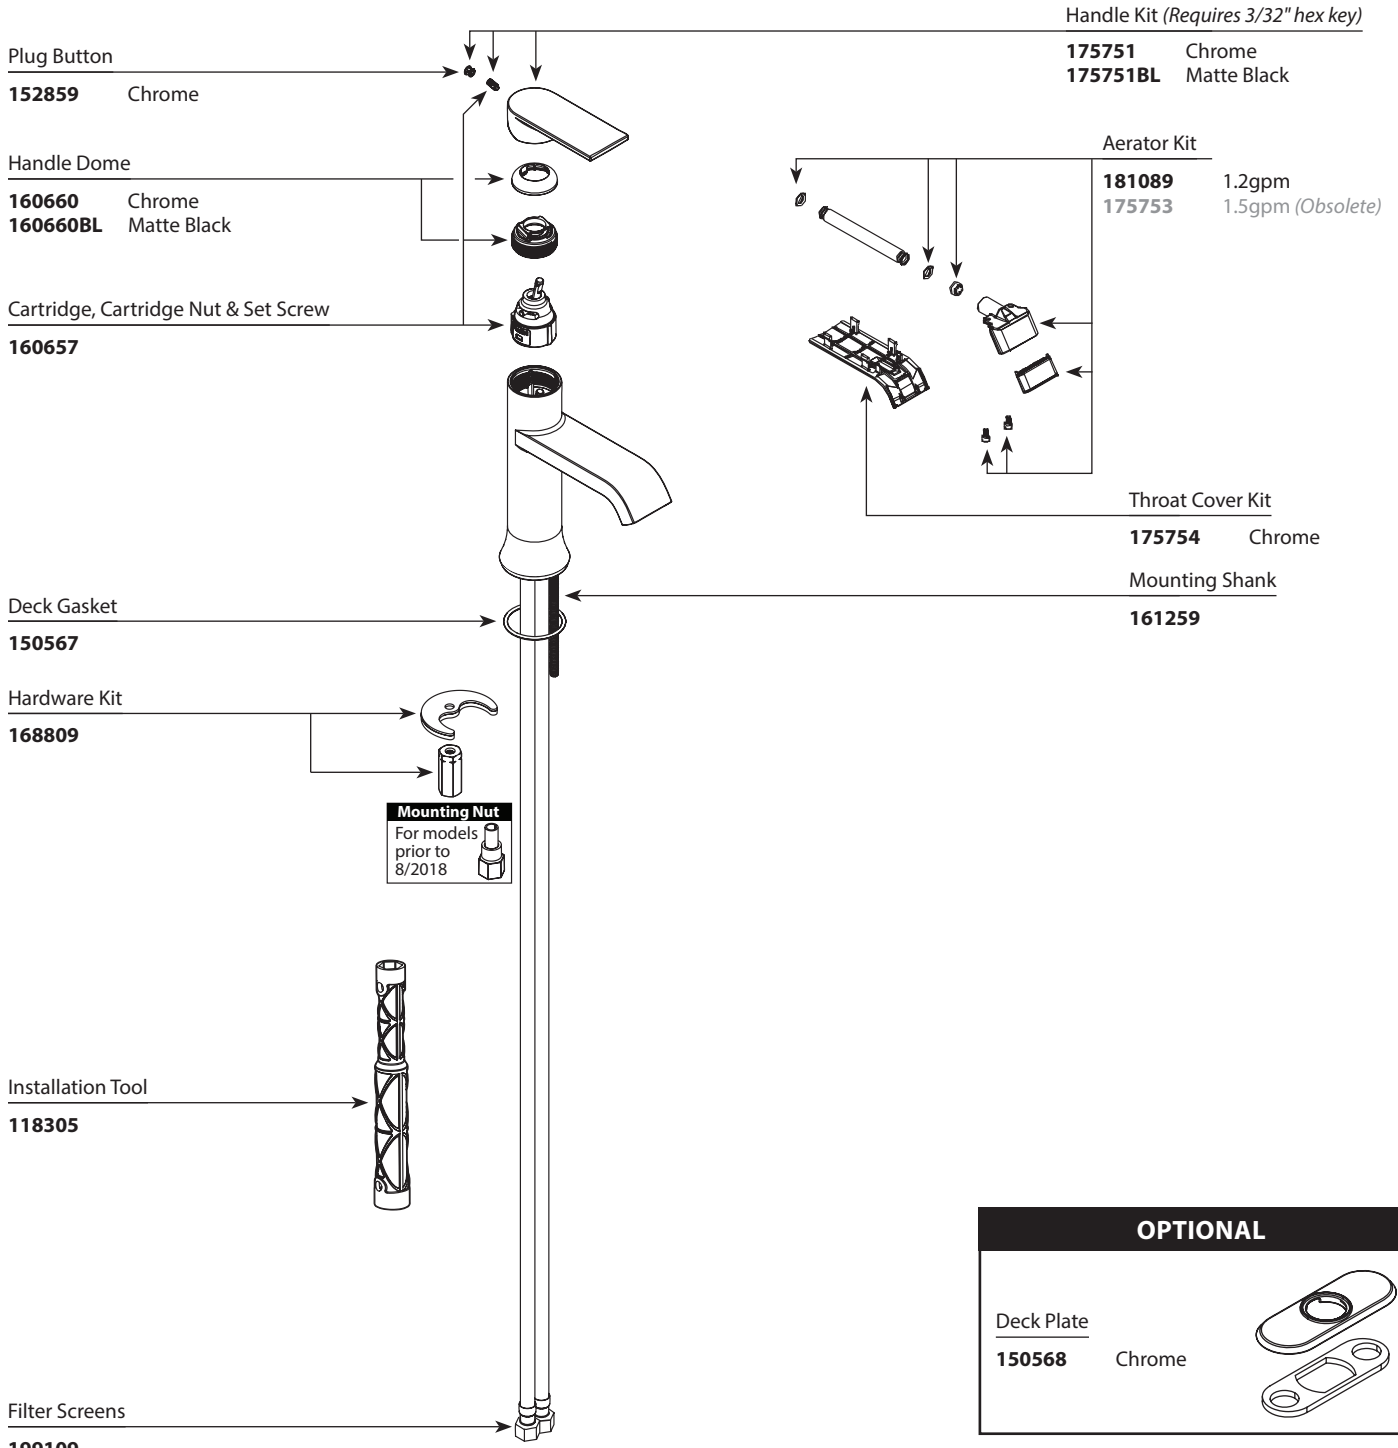

MOEN®

■ Order by Part Number

*There is more than one version of this model.
Page down to identify the version you have.*

Illustrated Parts

RIHN™ One-Handle Lavatory Faucet		
MODEL	FINISH	NOTES
6760	Chrome	Non-Metallic Waste
6760BL	Matte Black	Non-Metallic Waste

OPTIONAL	
Deck Plate	
150568	Chrome

■ Order by Part Number

Illustrated Parts

RIHN™ One-Handle Lavatory Faucet		
MODEL	FINISH	NOTES
6760	Chrome	Non-Metallic Waste

OPTIONAL	
Deck Plate 150568 Chrome	