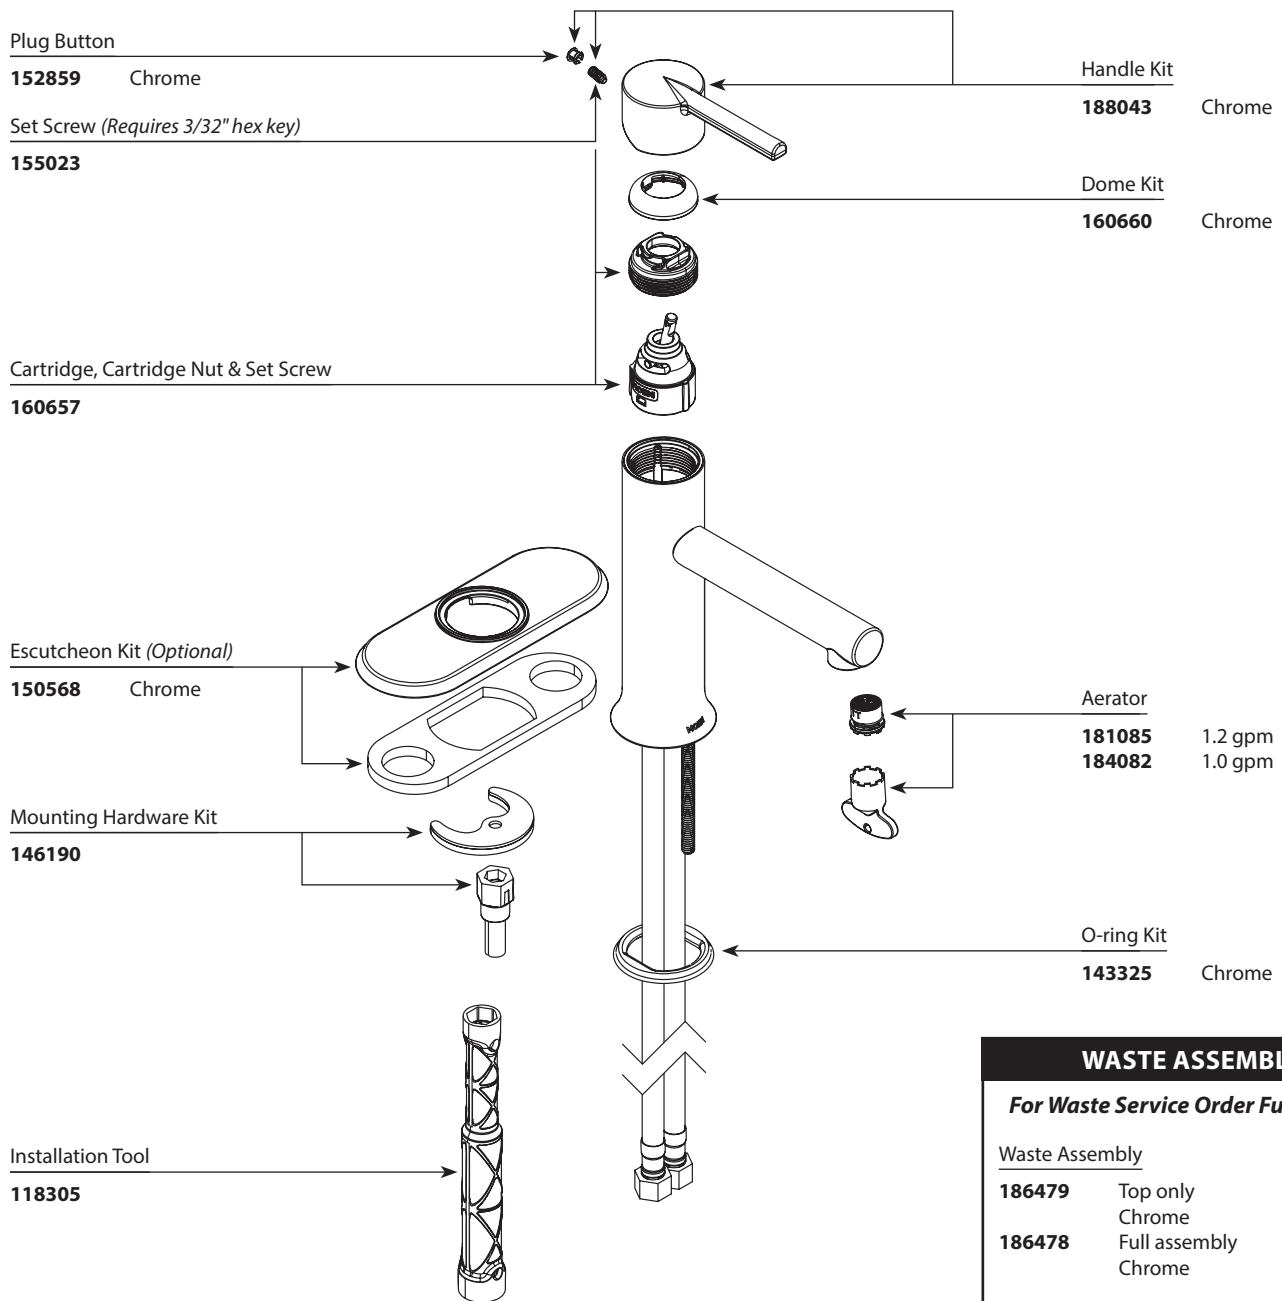

Plug Button

- 152859** Chrome
- 152859BL** Matte Black
- 152859SRN** Spot Resist Brushed Nickel

Set Screw (Requires 3/32" hex key)

155023

Cartridge, Cartridge Nut & Set Screw

160657

Handle Kit

- 188043** Chrome
- 188043BL** Matte Black
- 188043SRN** Spot Resist Brushed Nickel

Dome Kit

- 160660** Chrome
- 160660BL** Matte Black
- 160660SRN** Spot Resist Brushed Nickel

Escutcheon Kit (Optional)

- 150568** Chrome
- 150568BL** Matte Black
- 150568SRN** Spot Resist Brushed Nickel

Mounting Hardware Kit

For Waste Service Order Full Assembly

Spring-Loaded Waste - Full Assembly

- 186478** Chrome
- 186478BL** Matte Black
- 186478CSL** Spot Resist Brushed Nickel

■ Order by Part Number

ARLYS™ Single-Handle Lavatory Faucet		
MODEL	HANDLE	FINISH
84770	Lever	Chrome

WASTE ASSEMBLIES	
For Waste Service Order Full Assembly	
Waste Assembly	
186479	Top only Chrome
186478	Full assembly Chrome