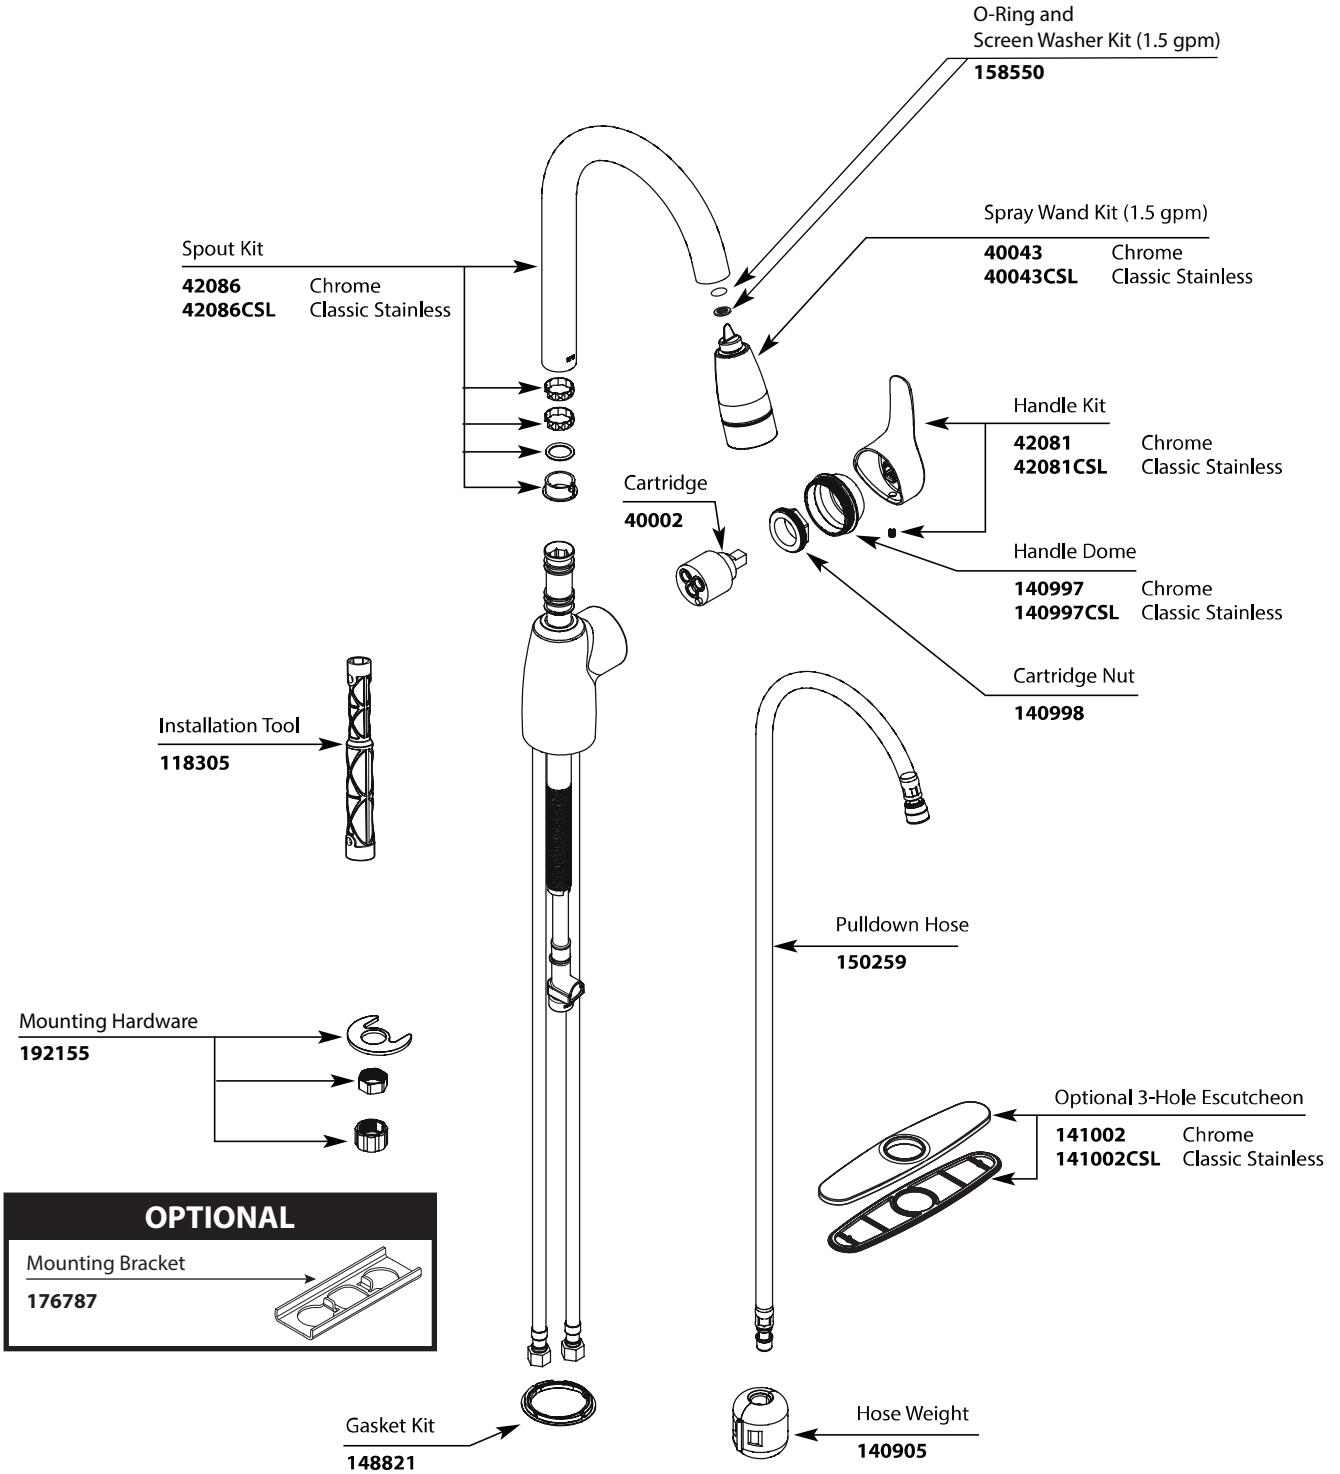

# CFG

*There is more than one version of this model.  
Page down to identify the version you have.*

<b>BAYSTONE™</b>		
<b>One-Handle Pulldown Kitchen</b>		
<b>MODEL</b>	<b>HANDLE</b>	<b>FINISH</b>
CA42519	Lever	Chrome
CA42519CSL	Lever	Classic Stainless

**OPTIONAL**

Mounting Bracket  
176787

# CFG

<b>BAYSTONE™</b>		
<b>One-Handle Pulldown Kitchen</b>		
<b>MODEL</b>	<b>HANDLE</b>	<b>FINISH</b>
CA42519	Lever	Chrome
CA42519CSL	Lever	Classic Stainless