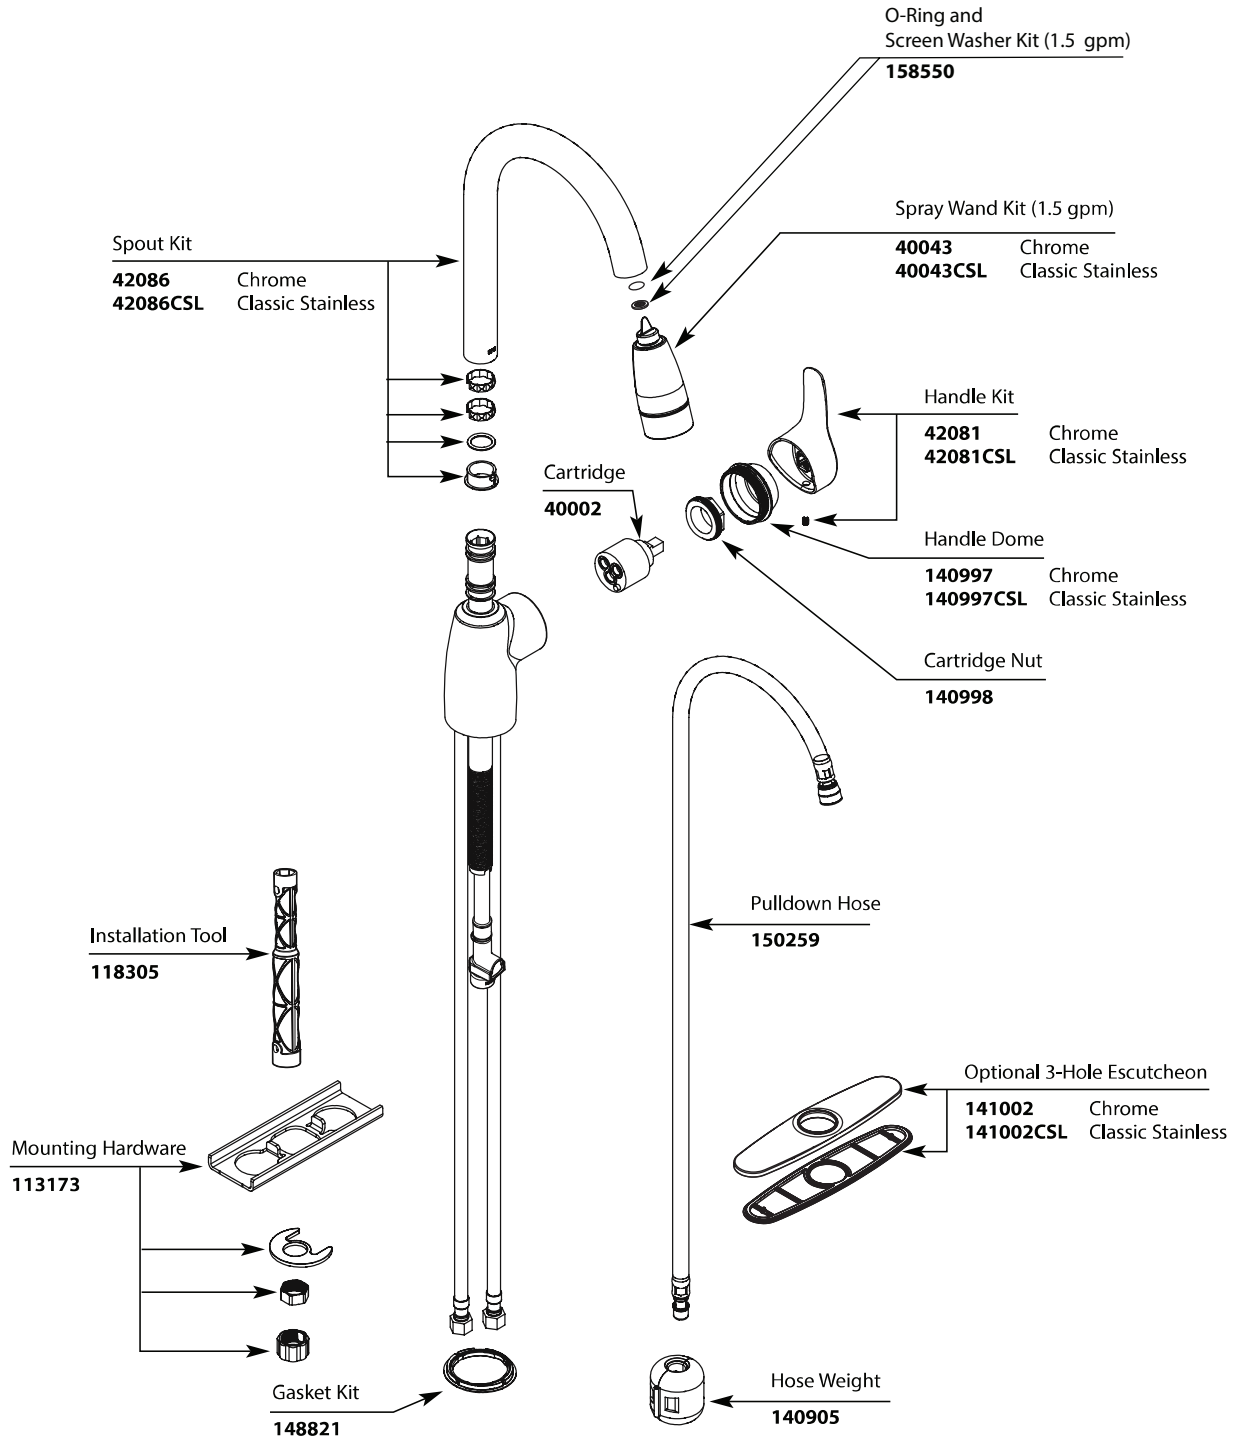

# CFG

*There is more than one version of this model.  
Page down to identify the version you have.*

<b>BAYSTONE™</b>		
<b>One-Handle Pulldown Kitchen</b>		
<b>MODEL</b>	<b>HANDLE</b>	<b>FINISH</b>
CA42519	Lever	Chrome
CA42519CSL	Lever	Classic Stainless

**OPTIONAL**

Mounting Bracket  
176787

# CFG

<b>BAYSTONE™</b>		
<b>One-Handle Pulldown Kitchen</b>		
<b>MODEL</b>	<b>HANDLE</b>	<b>FINISH</b>
CA42519	Lever	Chrome
CA42519CSL	Lever	Classic Stainless