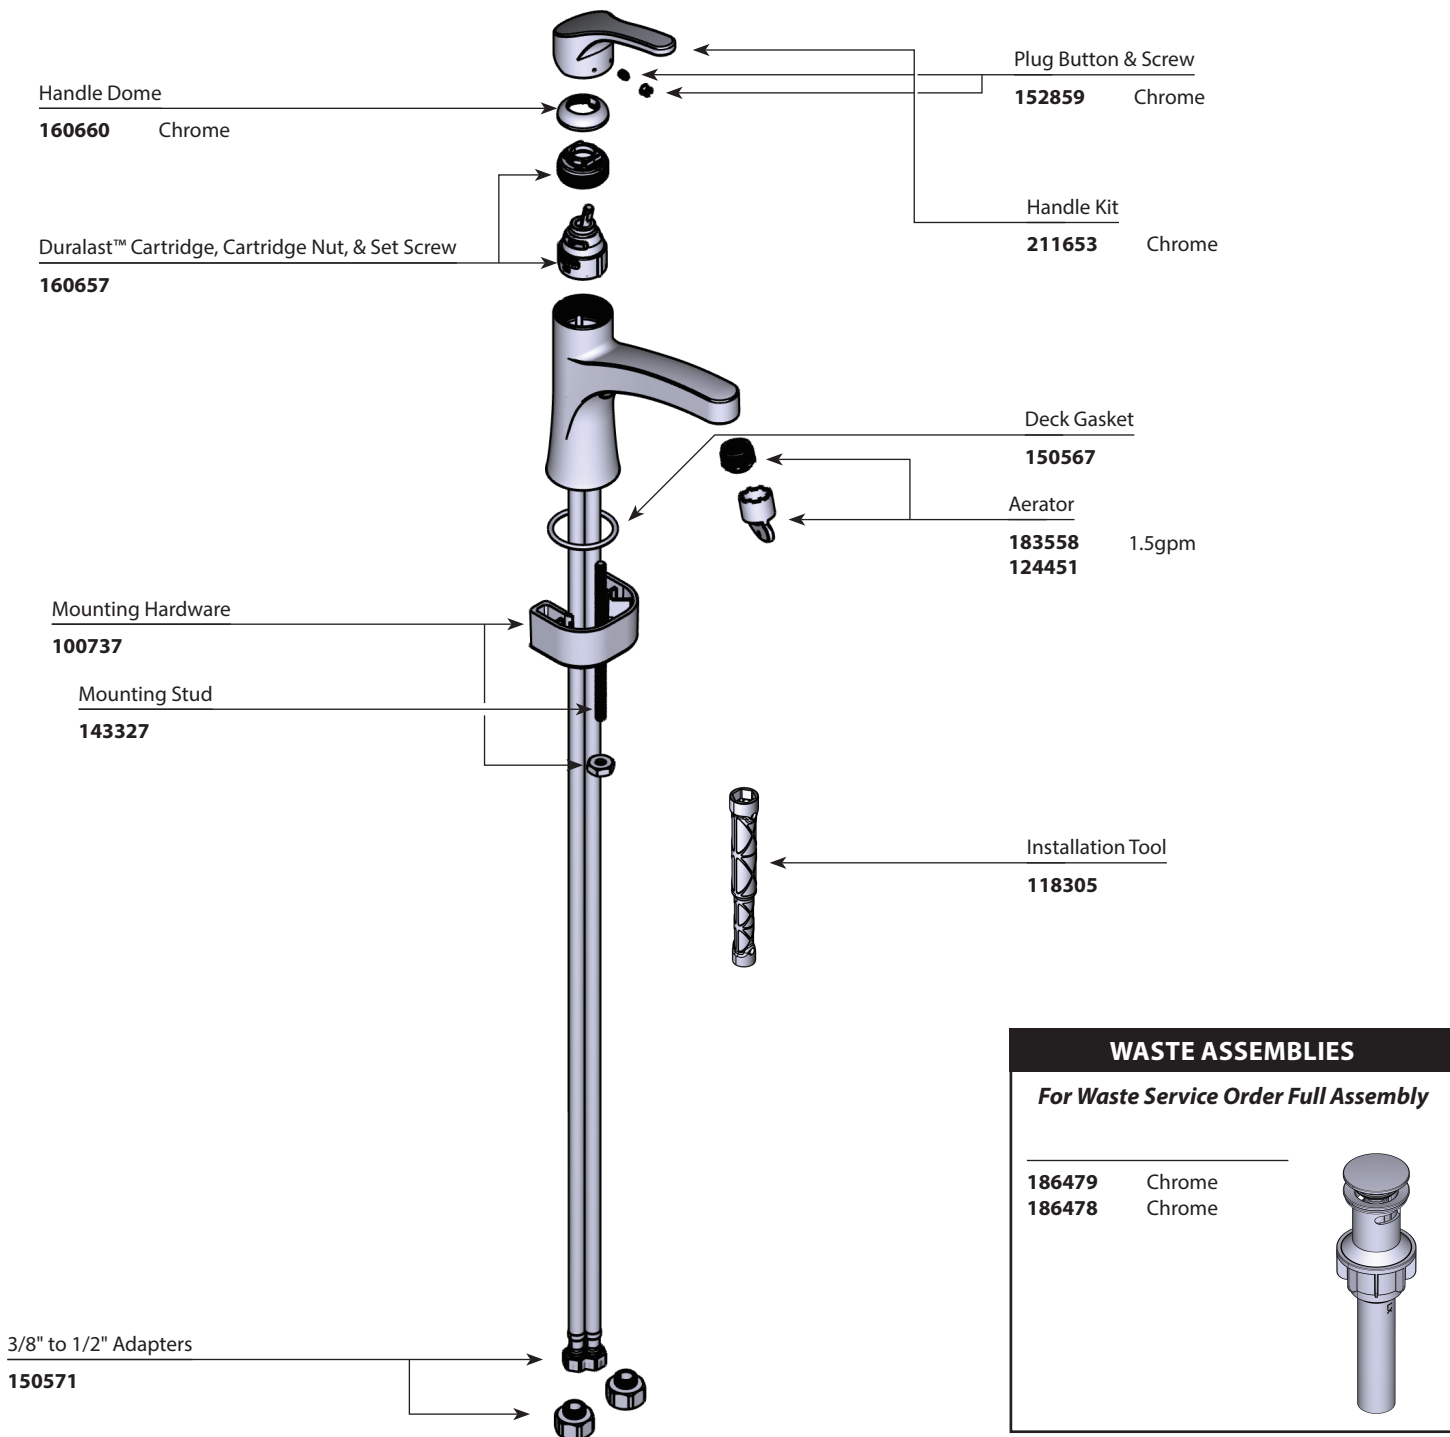

There is more than 1 version of this model.
Page down to identify the version you have.

■ Order by Part Number

Single-Handle Lavatory Faucet			
BRAND	MODEL	HANDLE	FINISH
KLIO™	66480	Level	Chrome
DANIKA 2.0™	6470 6470BL	Level Level	Chrome Matte Black

WASTE ASSEMBLIES	
<i>For Waste Service Order Full Assembly</i>	
186479	Chrome
186478	Chrome

Note: 160660SRN is obsolete