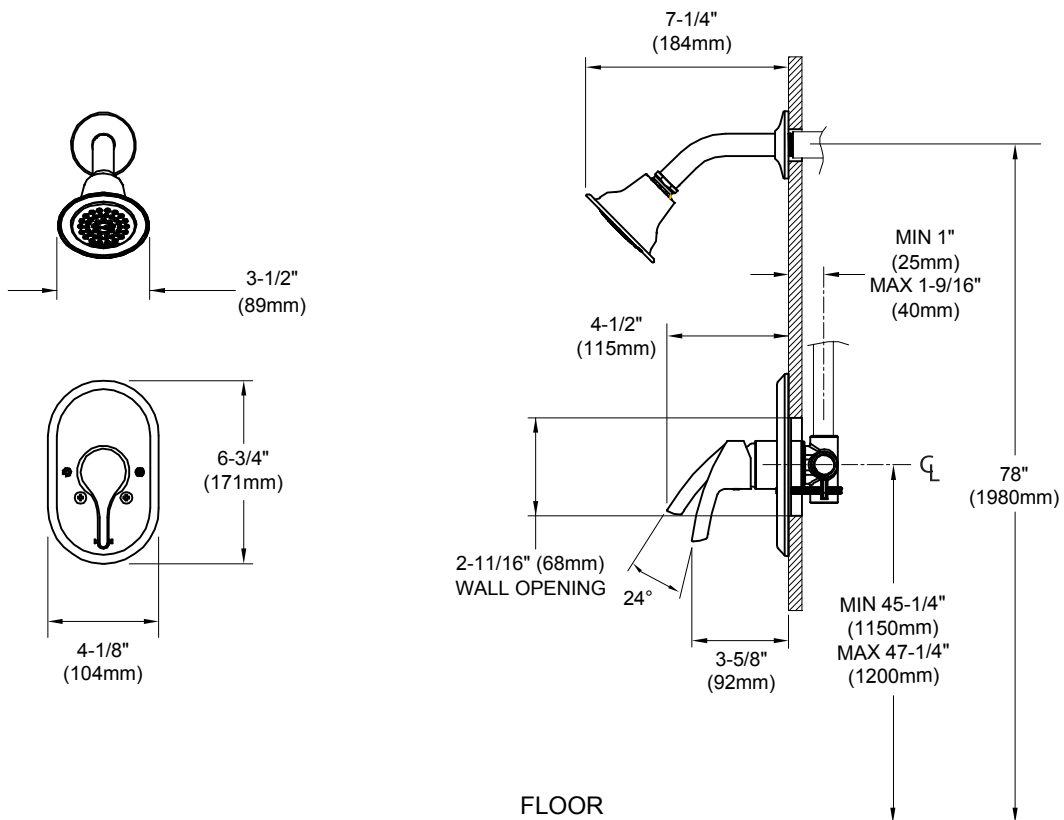

CRITICAL DIMENSIONS

(DO NOT SCALE)