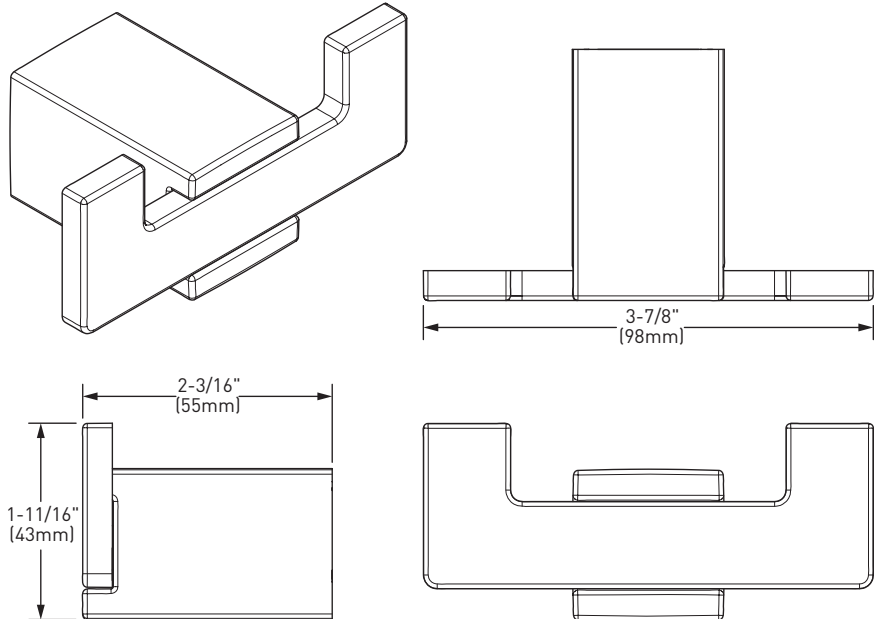

Kyvos™ Technical Specification

Double Robe Hook

BP3703

Stock Numbers:

- **BP3703CH – Double Robe Hook**
Chrome Finish
- **BP3703BN – Double Robe Hook**
Brushed Nickel Finish
- **BP3703BL – Double Robe Hook**
Matte Black Finish

Dimensions:

Materials:

Double Robe Hook is constructed of zinc.

Installation Instructions:

Please refer to product instructions for installation steps.

Cleaning Instructions:

To preserve the fine finish of this product, clean only with a soft damp cloth. Dry well. Do not use commercial or abrasive cleaners.