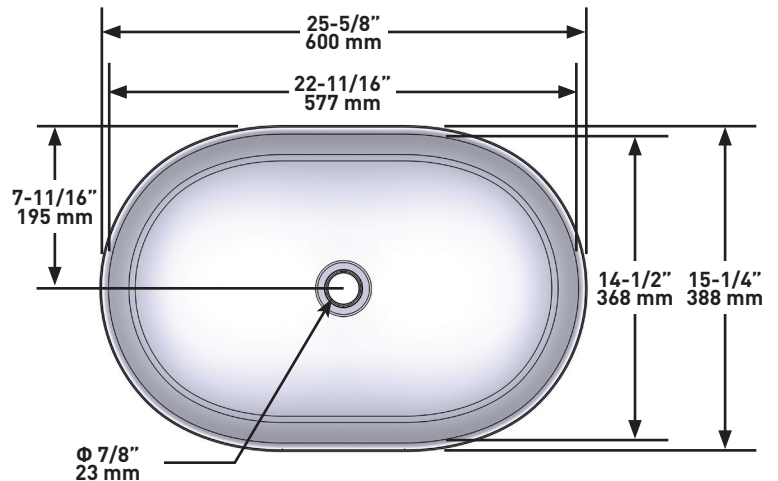

## DESCRIPTION

- Countertop mounted vessel sink
- White vitreous china
- High gloss porcelain finish
- No faucet holes; requires wall or counter-mounted faucet
- Drain not included
- Sink depth 6-15/16" (177mm)

## Vessel Sink

**MODELS:** LS01223

*NOTE: Refer to installation instructions supplied with Vessel Sink for undermount, countertop or above custom installations.*

**CRITICAL DIMENSIONS** DO NOT SCALE