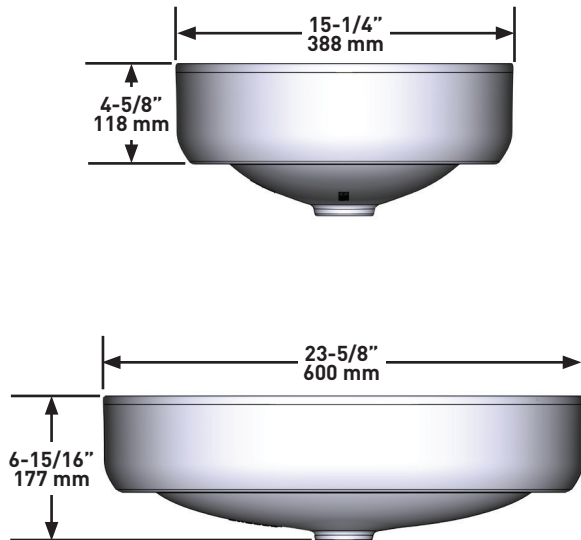

## DESCRIPTION

- Countertop mounted vessel sink
- White vitreous china
- High gloss porcelain finish
- No faucet holes; requires wall or counter-mounted faucet
- Drain not included
- Sink depth 6-15/16" (177mm)

## Vessel Sink

**MODELS:** LS01223

*NOTE: Refer to installation instructions supplied with Vessel Sink for undermount, countertop or above custom installations.*

**CRITICAL DIMENSIONS** DO NOT SCALE